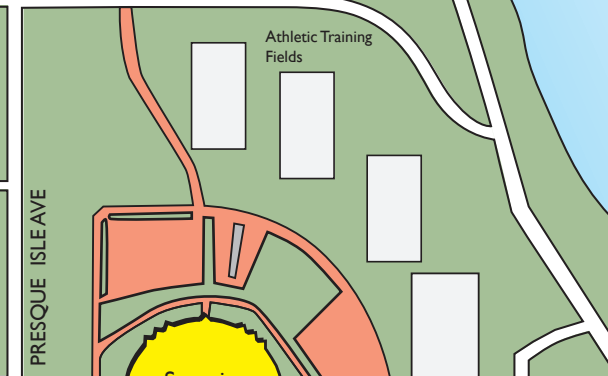

Public Safety and Police Services Office
227-2151

Jacobetti Center
Located just past
Public Safety Office.
(building not to scale)

Lake Superior

WRIGHT ST ← TO 41 28

SUGARLOAF AVE.
(BIG BAY RD)

WRIGHT ST

PRESQUE ISLE AVE