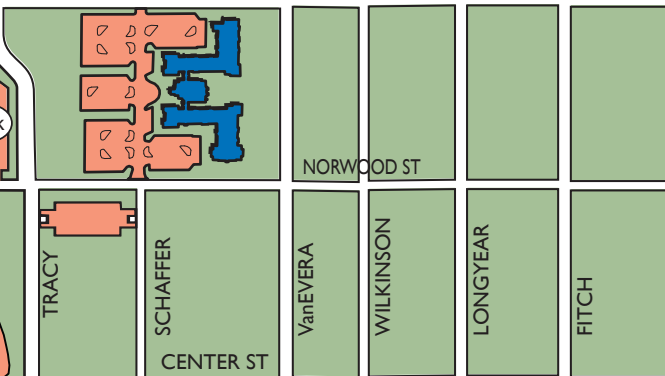

Public Safety and Police Services Office
227-2151

Jacobetti Center
Located just past
Public Safety Office.
(building not to scale)

Lake Superior

WRIGHT ST ← TO 41 28

SUGARLOAF AVE.
(BIG BAY RD)

WRIGHT ST

PRESQUE ISLE AVE