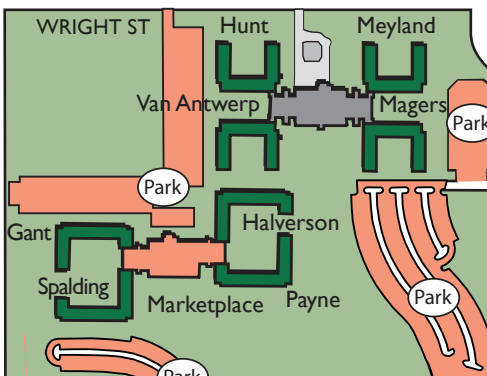

Public Safety and Police Services Office
227-2151

Jacobetti Center
Located just past
Public Safety Office.
(building not to scale)

Lake Superior

WRIGHT ST ← TO 41 28

SUGARLOAF AVE.
(BIG BAY RD)

WRIGHT ST

PRESQUE ISLE AVE