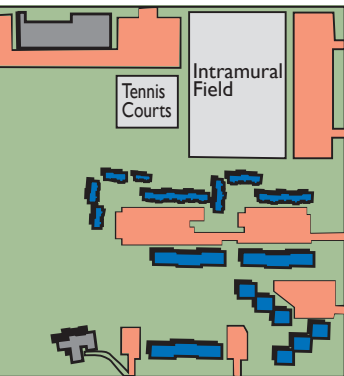

Public Safety and Police Services Office
227-2151

Jacobetti Center
Located just past
Public Safety Office.
(building not to scale)

Lake Superior

WRIGHT ST ← TO 41 28

SUGARLOAF AVE.
(BIG BAY RD)

WRIGHT ST

PRESQUE ISLE AVE

- Classroom/Recreation
- Mixed use/Administrative
- Apartments
- Dormitories
- Unused/Private
- Parking