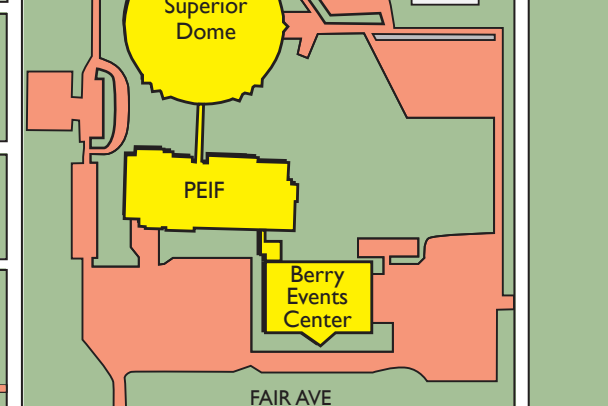

Public Safety and Police Services Office
227-2151

Jacobetti Center
Located just past
Public Safety Office.
(building not to scale)

Lake Superior

WRIGHT ST ← TO 41 28

SUGARLOAF AVE.
(BIG BAY RD)

WRIGHT ST

PRESQUE ISLE AVE

- Classroom/Recreation
- Mixed use/Administrative
- Apartments
- Dormitories
- Unused/Private
- Parking