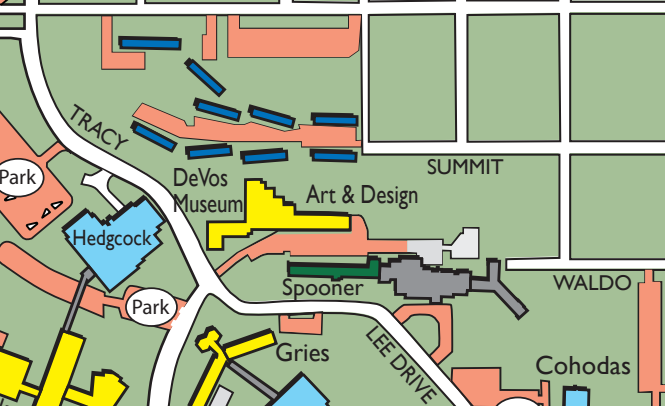

Public Safety and Police Services Office
227-2151

Jacobetti Center
Located just past
Public Safety Office.
(building not to scale)

Lake Superior

WRIGHT ST ← TO 41 28

SUGARLOAF AVE.
(BIG BAY RD)

WRIGHT ST

PRESQUE ISLE AVE