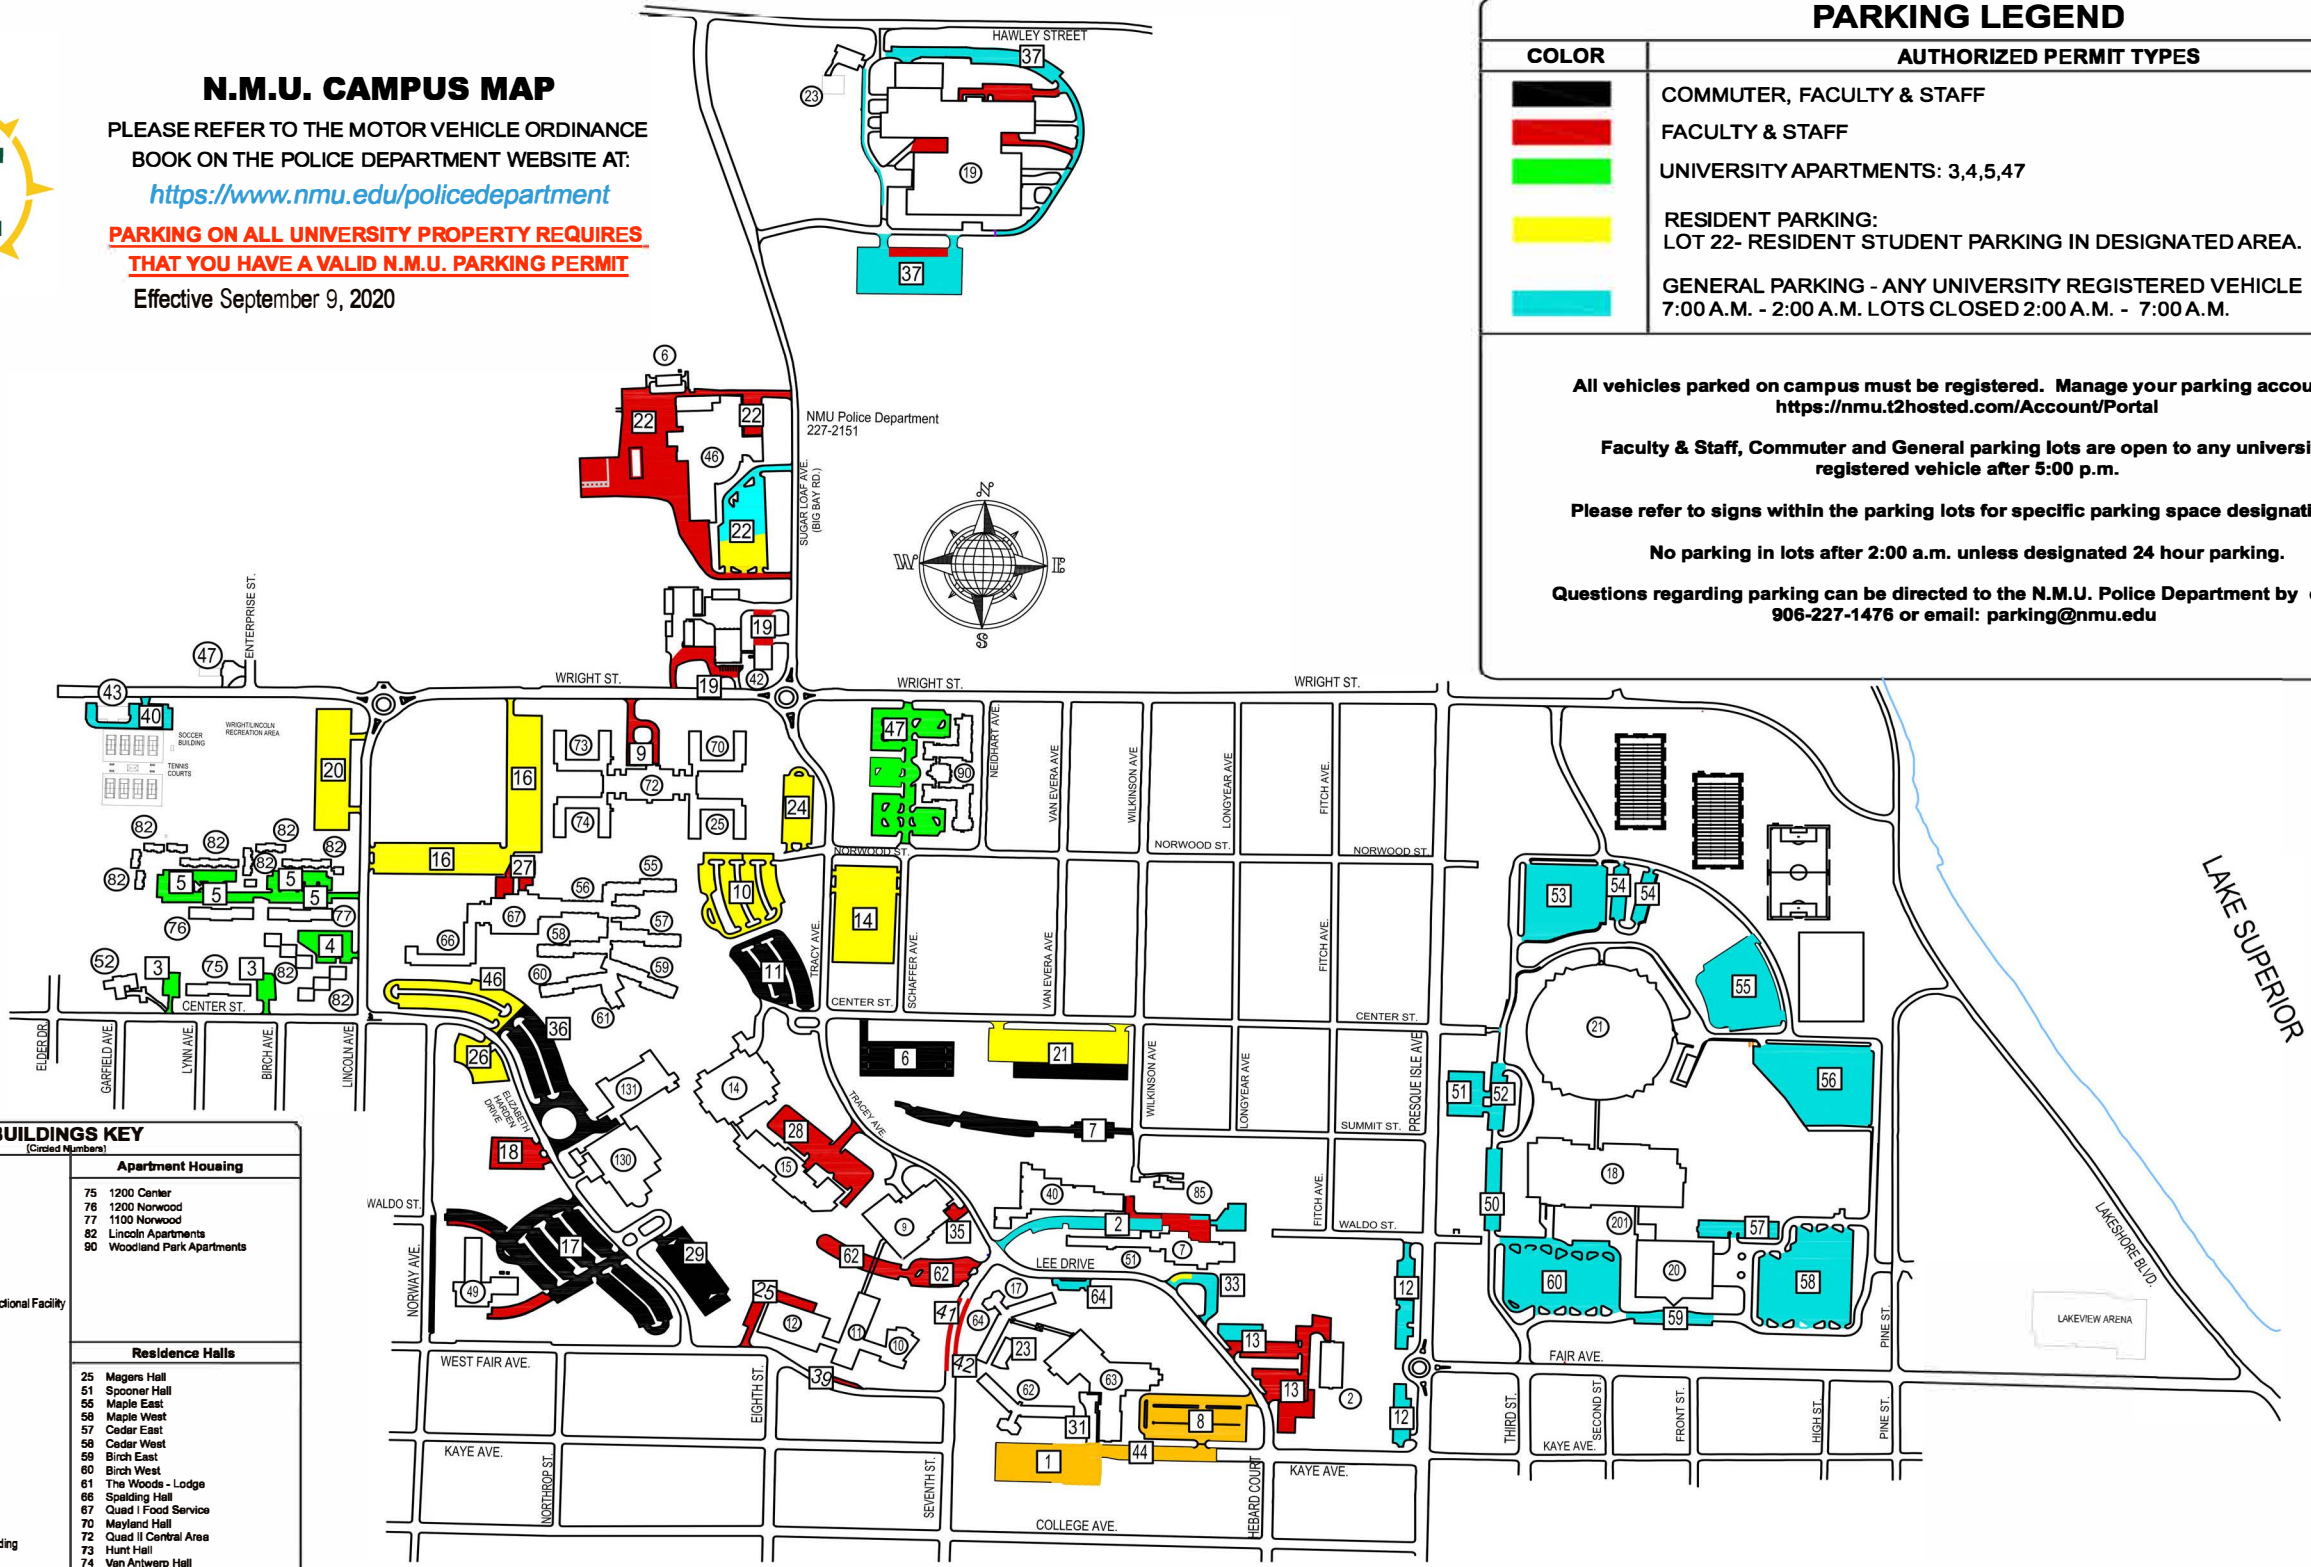

N.M.U. CAMPUS MAP

PLEASE REFER TO THE MOTOR VEHICLE ORDINANCE BOOK ON THE POLICE DEPARTMENT WEBSITE AT:

<https://www.nmu.edu/policedepartment>

PARKING ON ALL UNIVERSITY PROPERTY REQUIRES THAT YOU HAVE A VALID N.M.U. PARKING PERMIT

Effective September 9, 2020

PARKING LEGEND

COLOR	AUTHORIZED PERMIT TYPES
	COMMUTER, FACULTY & STAFF
	FACULTY & STAFF
	UNIVERSITY APARTMENTS: 3,4,5,47
	RESIDENT PARKING: LOT 22- RESIDENT STUDENT PARKING IN DESIGNATED AREA.
	GENERAL PARKING - ANY UNIVERSITY REGISTERED VEHICLE 7:00 A.M. - 2:00 A.M. LOTS CLOSED 2:00 A.M. - 7:00 A.M.

All vehicles parked on campus must be registered. Manage your parking account at: <https://nmu.t2hosted.com/Account/Portal>

Faculty & Staff, Commuter and General parking lots are open to any university registered vehicle after 5:00 p.m.

Please refer to signs within the parking lots for specific parking space designations.

No parking in lots after 2:00 a.m. unless designated 24 hour parking.

Questions regarding parking can be directed to the N.M.U. Police Department by calling: 906-227-1476 or email: parking@nmu.edu

BUILDINGS KEY (Circled Numbers)	
2 Cohodes Hall 6 Storage 7 Lee Hall 9 C.B. Hedgcock Building 10 Forest Roberts Theatre 11 Thomas Fine Arts 14 Harden Hall 15 Jarmich Hall 17 Vielmetti Health Center 18 Physical Education Instructional Facility 19 Jacobetti Complex 20 Berry Events Center 21 Superior Dome 23 Jacobetti Storage 40 Art & Design 42 Ripley Heating Plant 43 Butler Building 46 Services Building 47 Bus Garage 49 Whitman Hall 52 Kaye House 62 West Hall 63 Northern Center 64 Gries Hall 85 Wilkinson House 130 Luther West Science Building 131 Weston Hall 201 BEC Link	<table border="1" style="width: 100%; border-collapse: collapse;"> <thead> <tr> <th colspan="2" style="text-align: left;">Apartment Housing</th> </tr> </thead> <tbody> <tr><td>75</td><td>1200 Center</td></tr> <tr><td>76</td><td>1200 Norwood</td></tr> <tr><td>77</td><td>1100 Norwood</td></tr> <tr><td>82</td><td>Lincoln Apartments</td></tr> <tr><td>90</td><td>Woodland Park Apartments</td></tr> </tbody> </table> <table border="1" style="width: 100%; border-collapse: collapse;"> <thead> <tr> <th colspan="2" style="text-align: left;">Residence Halls</th> </tr> </thead> <tbody> <tr><td>25</td><td>Magers Hall</td></tr> <tr><td>51</td><td>Spooner Hall</td></tr> <tr><td>55</td><td>Maple East</td></tr> <tr><td>58</td><td>Maple West</td></tr> <tr><td>57</td><td>Cedar East</td></tr> <tr><td>58</td><td>Cedar West</td></tr> <tr><td>59</td><td>Birch East</td></tr> <tr><td>60</td><td>Birch West</td></tr> <tr><td>61</td><td>The Woods - Lodge</td></tr> <tr><td>66</td><td>Spalding Hall</td></tr> <tr><td>67</td><td>Quad I Food Service</td></tr> <tr><td>70</td><td>Meyland Hall</td></tr> <tr><td>72</td><td>Quad II Central Area</td></tr> <tr><td>73</td><td>Hunt Hall</td></tr> <tr><td>74</td><td>Van Antwerp Hall</td></tr> </tbody> </table>