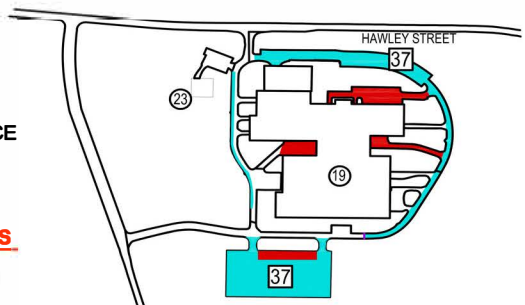

Effective September 9, 2020

NMU Police Department
227-2151

SUGARLOAF AVE.
(BIG BAY RD.)

PARKING LEGEND

COLOR	AUTHORIZED PERMIT TYPES
	COMMUTER, FACULTY & STAFF
	FACULTY & STAFF
	UNIVERSITY APARTMENTS: 3,4,5,47
	RESIDENT PARKING: LOT 22- RESIDENT STUDENT PARKING IN DESIGNATED AREA.
	GENERAL PARKING - ANY UNIVERSITY REGISTERED VEHICLE 7:00 A.M. - 2:00 A.M. LOTS CLOSED 2:00 A.M. - 7:00 A.M.