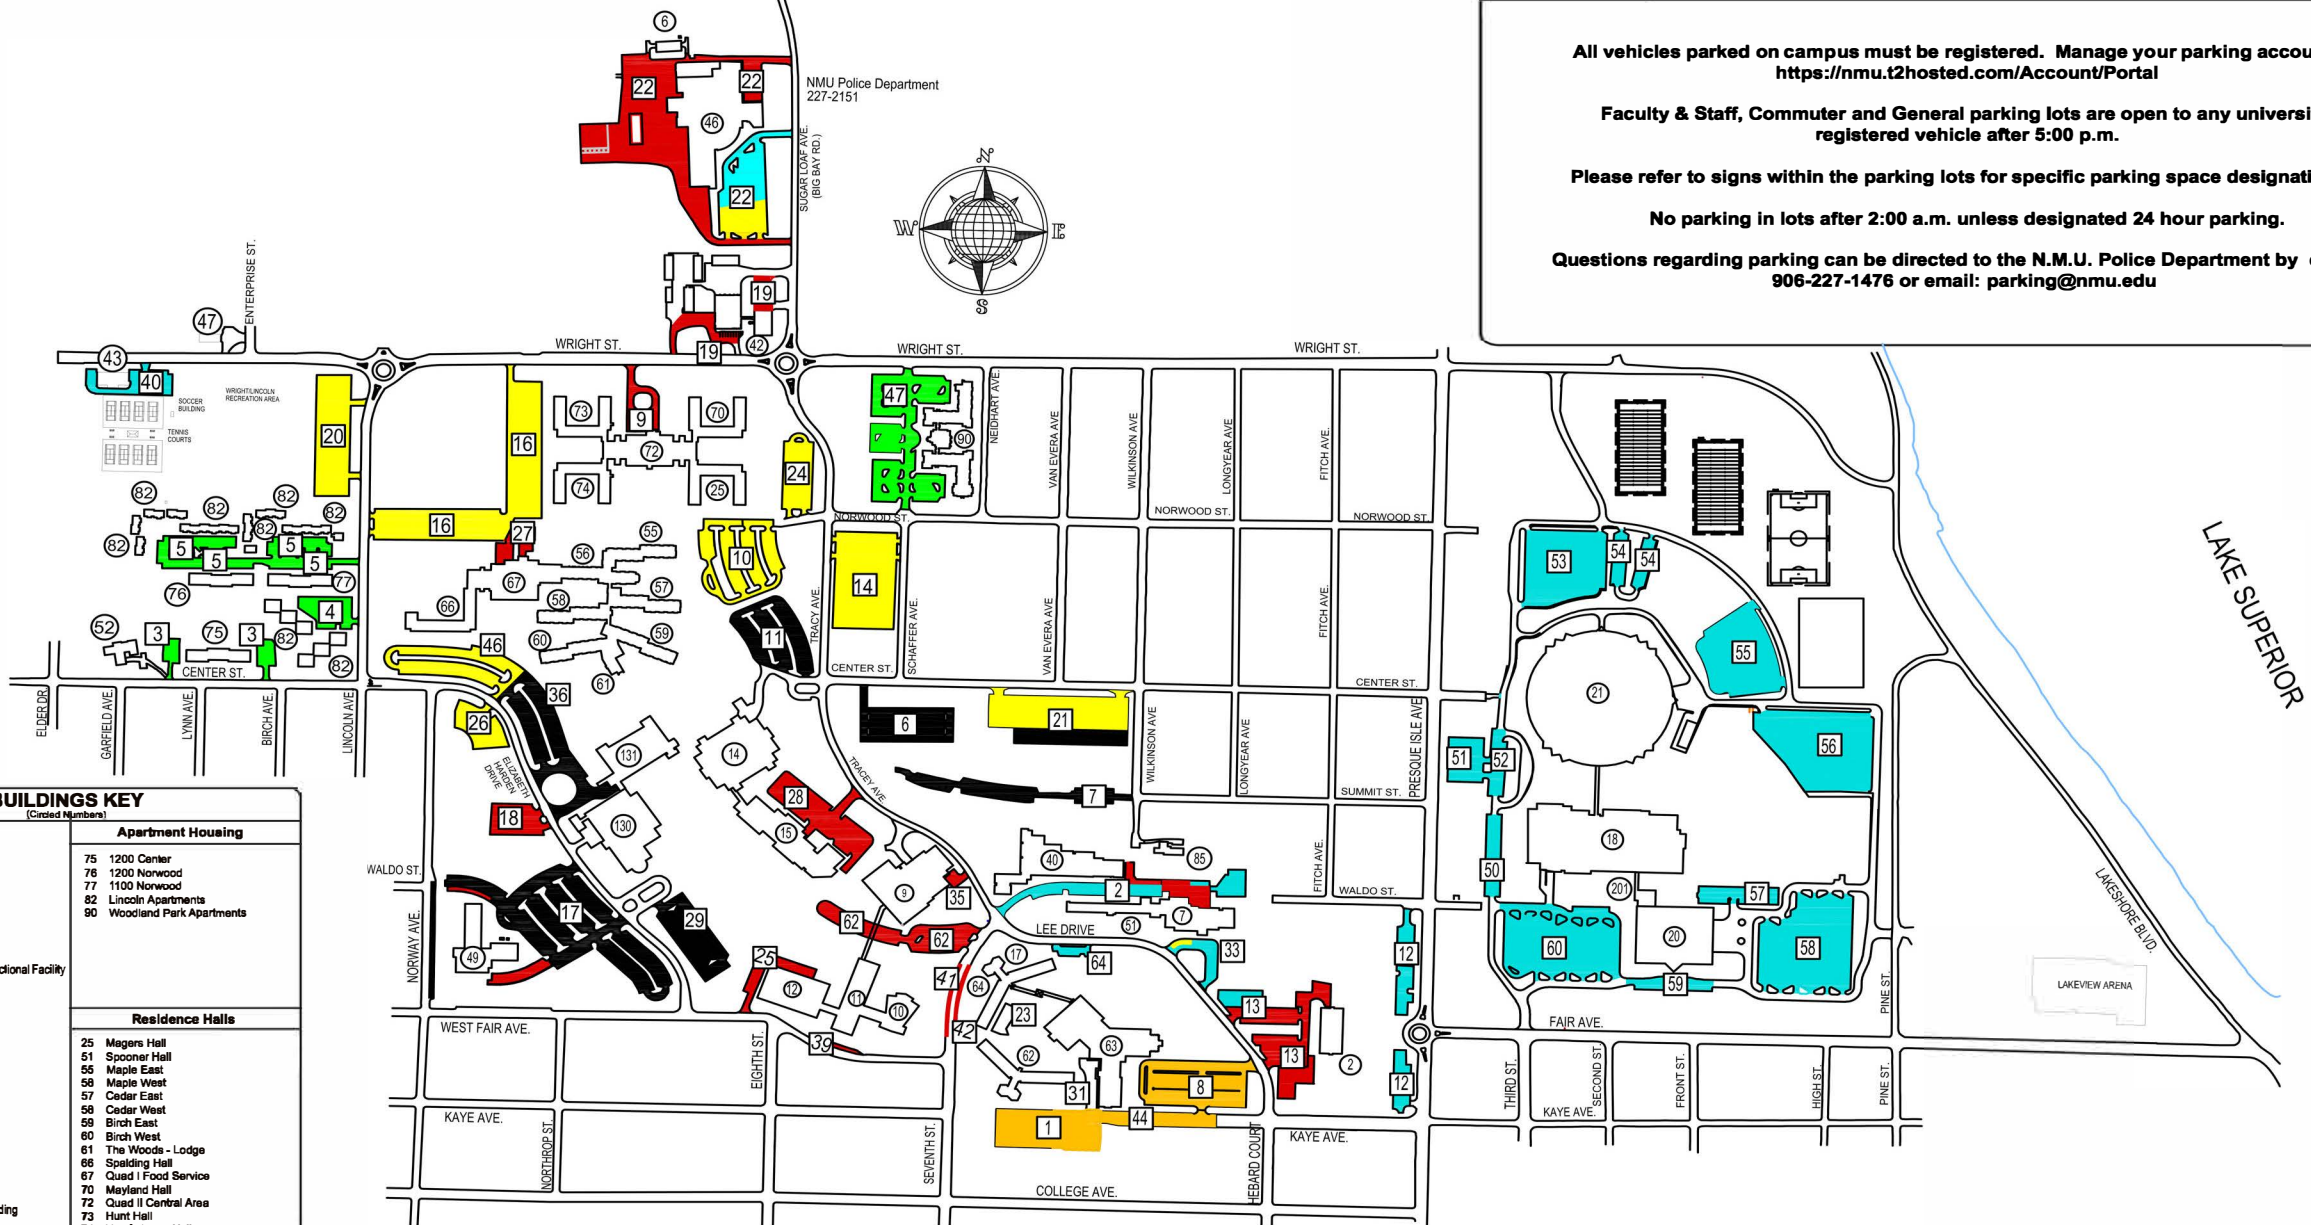

NMU Police Department
227-2151

SUGARLOAF AVE.
(BIG BAY RD.)

PARKING LEGEND

COLOR	AUTHORIZED PERMIT TYPES
	COMMUTER, FACULTY & STAFF
	FACULTY & STAFF
	UNIVERSITY APARTMENTS: 3,4,5,47
	RESIDENT PARKING: LOT 22- RESIDENT STUDENT PARKING IN DESIGNATED AREA.
	GENERAL PARKING - ANY UNIVERSITY REGISTERED VEHICLE 7:00 A.M. - 2:00 A.M. LOTS CLOSED 2:00 A.M. - 7:00 A.M.

All vehicles parked on campus must be registered. Manage your parking account at:
<https://nm.u2hosted.com/Account/Portal>

Faculty & Staff, Commuter and General parking lots are open to any university registered vehicle after 5:00 p.m.

Please refer to signs within the parking lots for specific parking space designations.

No parking in lots after 2:00 a.m. unless designated 24 hour parking.

Questions regarding parking can be directed to the N.M.U. Police Department by calling:
906-227-1476 or email: parking@nm.u.edu