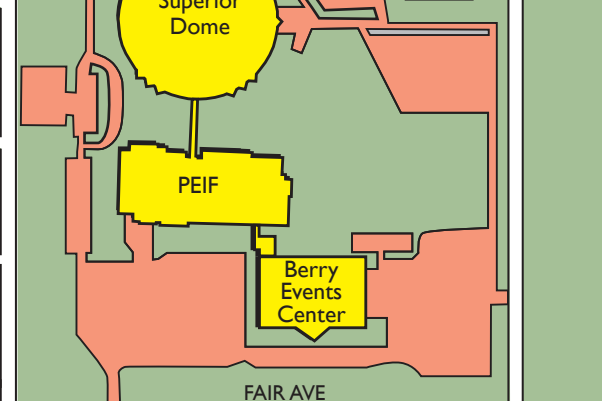

Public Safety and Police Services Office  
227-2151

Jacobetti Center  
Located just past  
Public Safety Office.  
(building not to scale)

Lake Superior

WRIGHT ST ← TO 41 28

SUGARLOAF AVE.  
(BIG BAY RD)

WRIGHT ST

PRESQUE ISLE AVE

- Classroom/Recreation
- Mixed use/Administrative
- Apartments
- Dormitories
- Unused/Private
- Parking