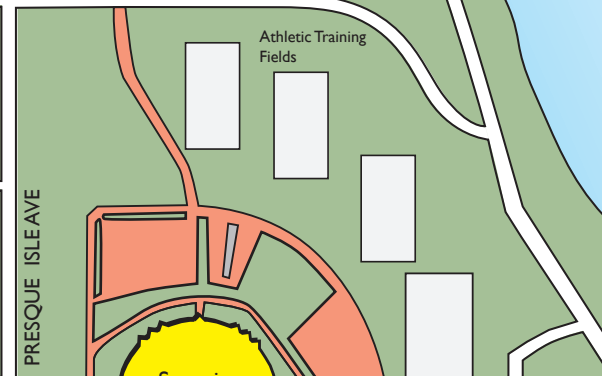

Public Safety and Police Services Office  
227-2151

Jacobetti Center  
Located just past  
Public Safety Office.  
(building not to scale)

Lake Superior

WRIGHT ST ← TO 41 28

SUGARLOAF AVE.  
(BIG BAY RD)

WRIGHT ST

PRESQUE ISLE AVE

- Classroom/Recreation
- Mixed use/Administrative
- Apartments
- Dormitories
- Unused/Private
- Parking