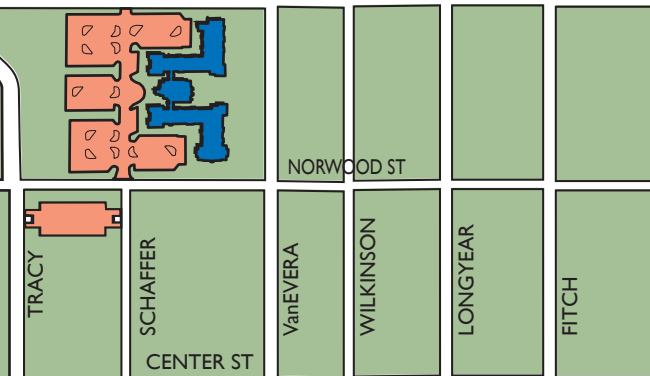

Public Safety and Police Services Office  
227-2151

Jacobetti Center  
Located just past  
Public Safety Office.  
(building not to scale)

Lake Superior

WRIGHT ST ← TO 41 28

SUGARLOAF AVE.  
(BIG BAY RD)

WRIGHT ST

PRESQUE ISLE AVE

- Classroom/Recreation
- Mixed use/Administrative
- Apartments
- Dormitories
- Unused/Private
- Parking