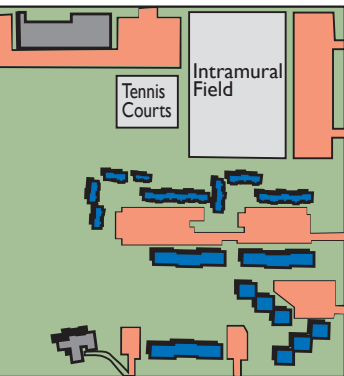

Public Safety and Police Services Office  
227-2151

Jacobetti Center  
Located just past  
Public Safety Office.  
(building not to scale)

Lake Superior

WRIGHT ST ← TO 41 28

SUGARLOAF AVE.  
(BIG BAY RD)

WRIGHT ST

PRESQUE ISLE AVE

- Classroom/Recreation
- Mixed use/Administrative
- Apartments
- Dormitories
- Unused/Private
- Parking