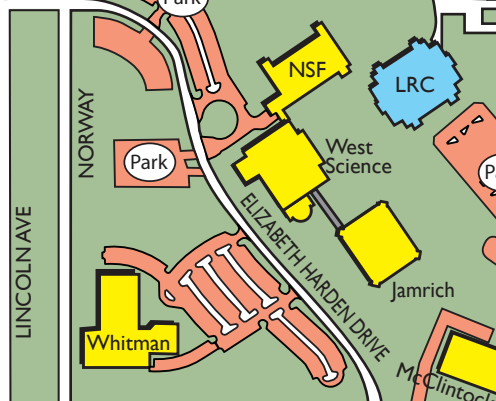

Public Safety and Police Services Office  
227-2151

Jacobetti Center  
Located just past  
Public Safety Office.  
(building not to scale)

Lake Superior

WRIGHT ST ← TO 41 28

SUGARLOAF AVE.  
(BIG BAY RD)

WRIGHT ST

PRESQUE ISLE AVE

- Classroom/Recreation
- Mixed use/Administrative
- Apartments
- Dormitories
- Unused/Private
- Parking