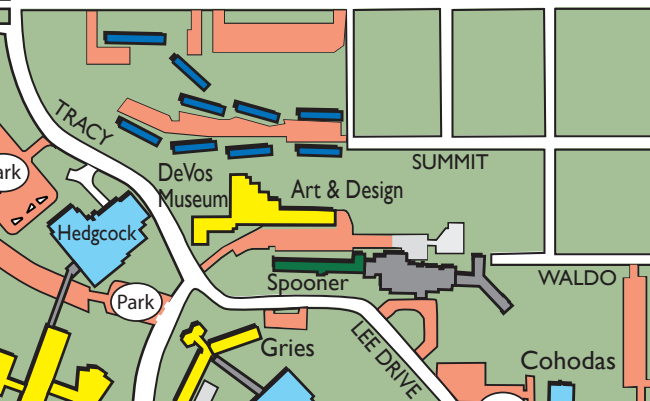

Public Safety and Police Services Office  
227-2151

Jacobetti Center  
Located just past  
Public Safety Office.  
(building not to scale)

Lake Superior

WRIGHT ST ← TO 41 28

SUGARLOAF AVE.  
(BIG BAY RD)

WRIGHT ST

PRESQUE ISLE AVE

- Classroom/Recreation
- Mixed use/Administrative
- Apartments
- Dormitories
- Unused/Private
- Parking